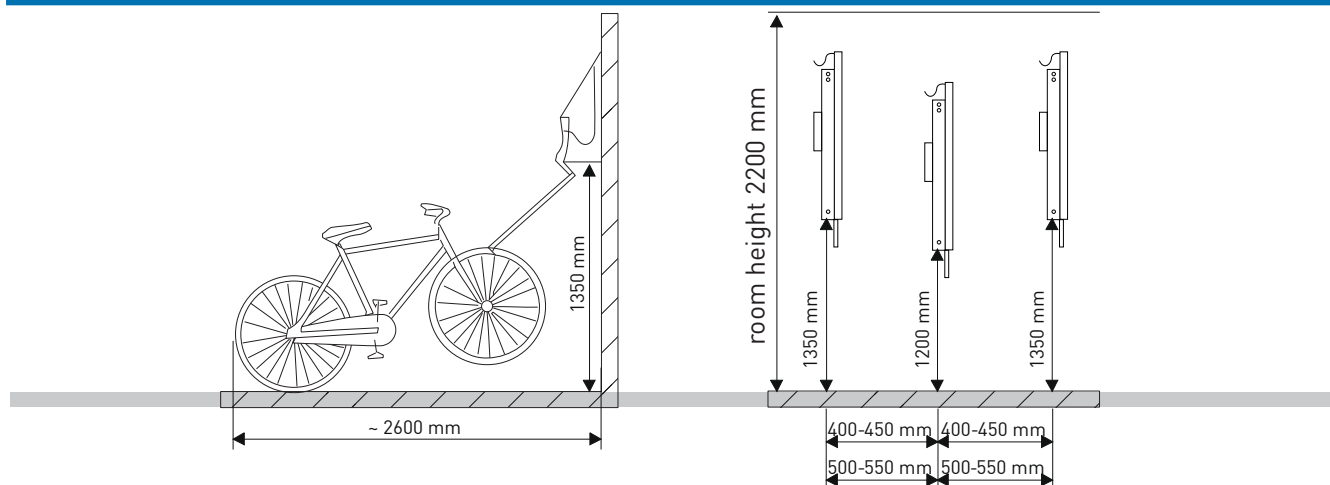

LIFT

Bike parking system, wall mounting

blu

CHF 178.-

LIFT

- Length 580 mm
- Height 340 mm
- Weight 5 kg

Material:

- All steel parts hot-dip galvanized
- Suspension hook with plastic coating to protect the rim

Wall mounting:

- Wheel distance:
600 mm for the same height, 400 mm or 450 mm for height offset mounting
- Minimum room height 2000 mm

Construction:

- Comfortable suspended parker with gas spring
- Hook in the wheel and pull it back slightly on the saddle. Wheel will be pulled up
- Standard for bicycles up to 13 kg
- Reinforced gas spring possible for e-bicycles
- 45° mounting available on request
- With a console for inclined position