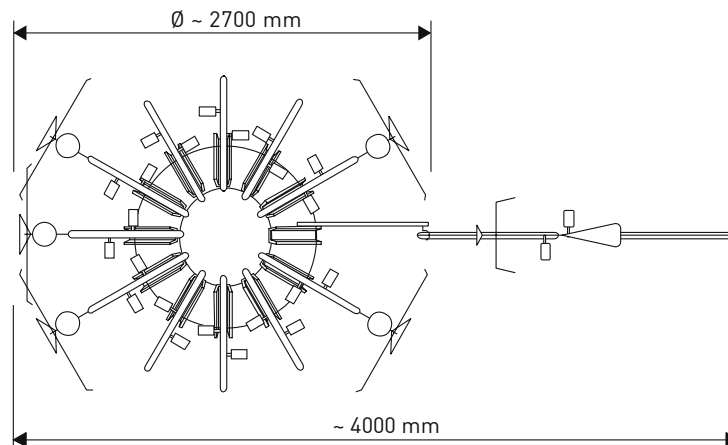

**KARU**  
*For 12 bicycles*

blu

CHF 3190.-

**KARU**

- Height 2000 mm
- Diameter 2700 mm
- Weight: 95 kg

**Material:**

- All steel parts hot-dip galvanized

**Mounting:**

- Cross foot to put on the floor

**Construction:**

- The solid construction can be rotated all around, so every bicycle is easily accessible
- Elevator arm with high-quality gas spring

**Delivery:**

- Completely assembled