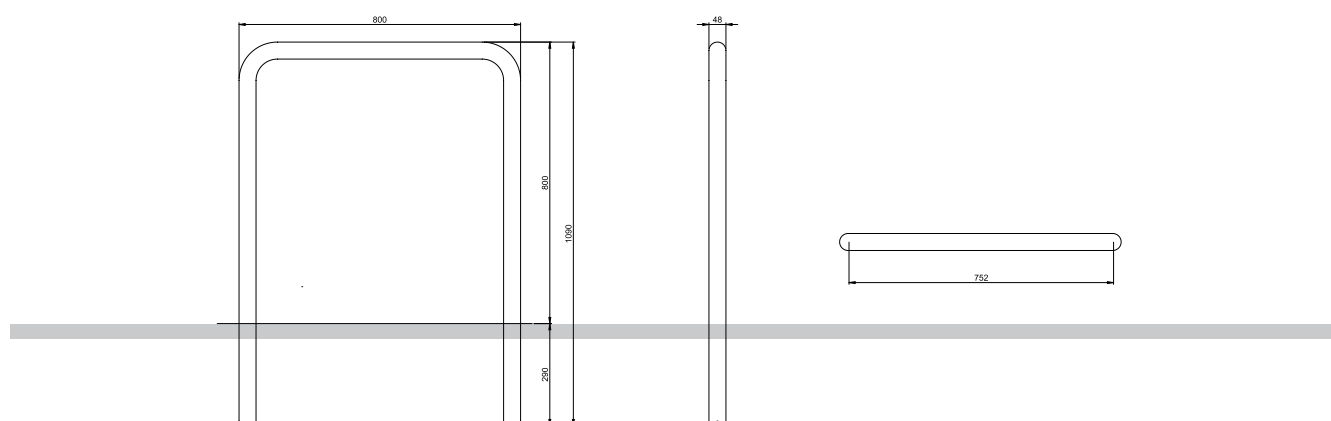

CLEO bike hoop for setting in concrete

blu

CHF 168.-

CLEO bike hoop

- Tubular steel: Ø 48 mm
- Dimensions: 800/800 mm
- Weight: 10 kg

Materials:

- Galvanised tubular steel

Installation:

- For setting in concrete