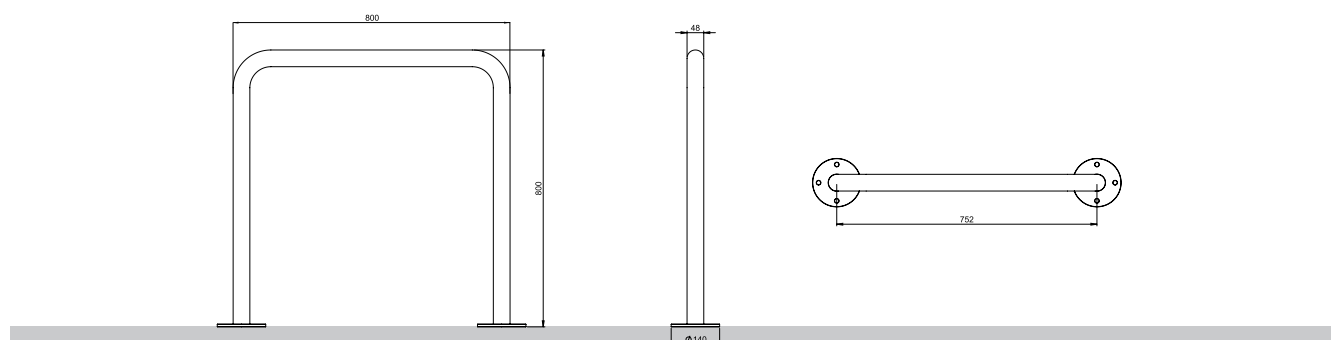

CLEO bike hoop with base plate

blu

CHF 198.-

CLEO bike hoop

- Tubular steel: Ø 48 mm
- Dimensions: 800/800 mm
- Weight: 10 kg

Materials:

- Galvanized tubular steel

Installation:

- With base plate for dowelling onto foundations