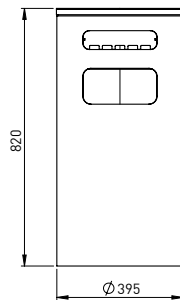

BULI waste receptacle 60l with ashtray for wall mounting

blu

CHF 1098.-

BULI waste receptacle with ashtray for wall mounting

- Diameter Ø: 395 mm
- Height: 820 mm
- Weight: approx. 42 kg
- 3-sided lock 7 mm