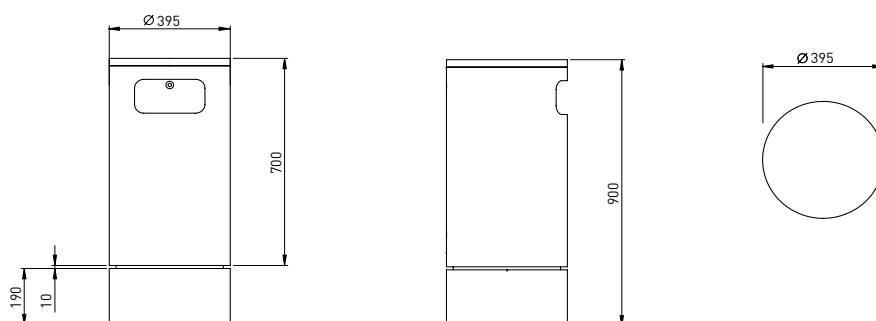

BULI waste receptacle 60l on base

blu

CHF 1198.-

BULI waste receptacle on base

- Diameter Ø: 395 mm
- Height: 700 mm
- Total height: 900 mm
- Weight: 58.5 kg
- 3-sided lock 7 mm

Materials:

- Stainless steel with anthracite lacquer