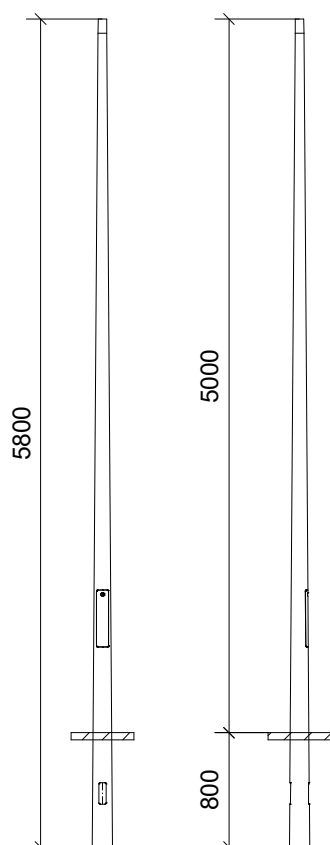

Euro-Candelabra conical

Light spot height 5 m

blu

Euro-Candelabra conical 5m

- Steel tube conical round
- Conicity 14 with nozzle 60mm
- Conicity 10 with nozzle 76mm
- 1 security door
- 3-sided lock, C-rails with 2x slot nut
- cable inlet rear/front or base plate

material:

- steel S355, hot-dip galvanized

options:

- base treatment
- powder coating in RAL colour