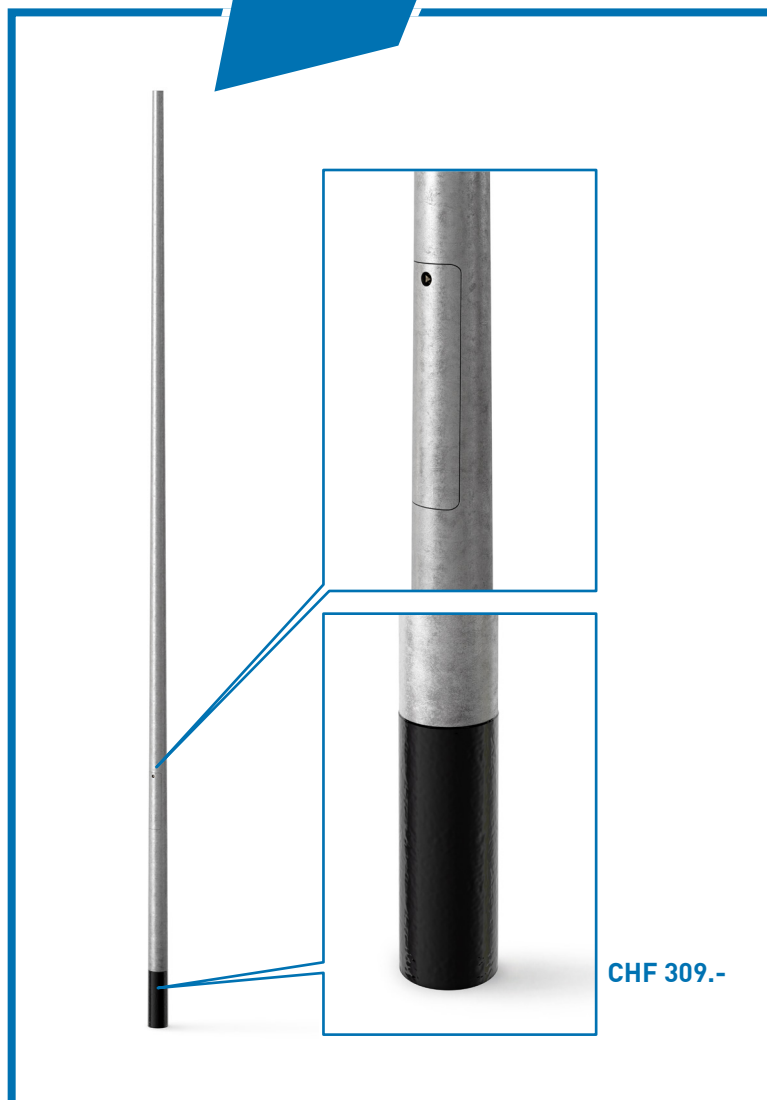

Euro-Candelabra conical

Light spot height 5 m

blu

Euro-Candelabra conical 5m

- Steel tube conical round
- Conicity 14 with nozzle 60mm
- Conicity 10 with nozzle 76mm
- 1 security door
- 3-sided lock, C-rails with 2x slot nut
- cable inlet rear/front or base plate

material:

- steel S355, hot-dip galvanized

options:

- base treatment
- powder coating in RAL colour