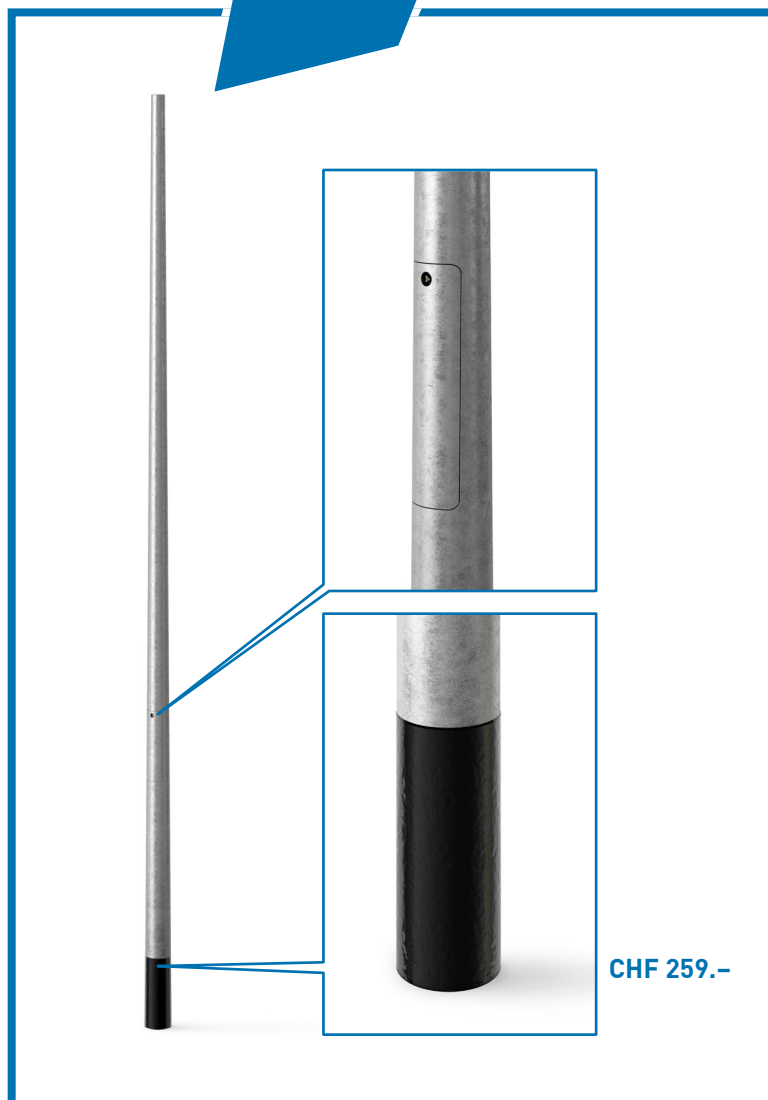

Euro-Candelabra conical

Light spot height 4 m

blu

Euro-Candelabra conical 4m

- Steel tube conical round
- Conicity 14 with nozzle 60mm
- Conicity 10 with nozzle 76mm
- 1 security door
- 3-sided lock, C-rails with 2x slot nut
- cable inlet rear/front or base plate

material:

- steel S355, hot-dip galvanized

options:

- base treatment
- powder coating in RAL colour