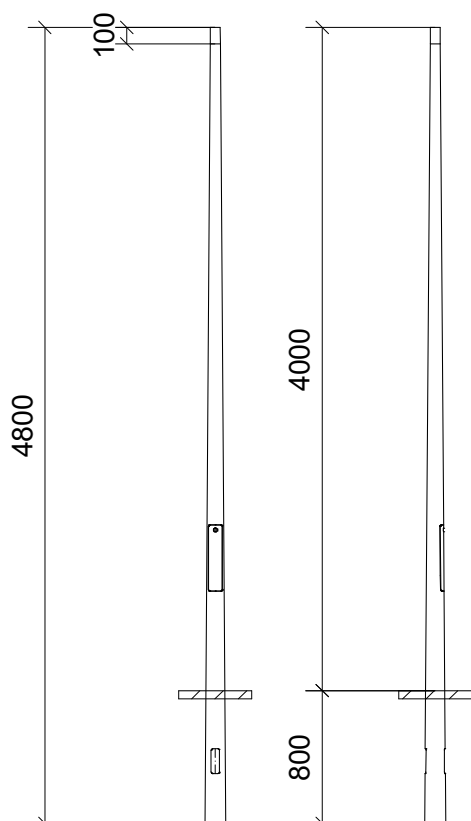

Euro-Candelabra conical

Light spot height 4 m

blu

Euro-Candelabra conical 4m

- Steel tube conical round
- Conicity 14 with nozzle 60mm
- Conicity 10 with nozzle 76mm
- 1 security door
- 3-sided lock, C-rails with 2x slot nut
- cable inlet rear/front or base plate

material:

- steel S355, hot-dip galvanized

options:

- base treatment
- powder coating in RAL colour