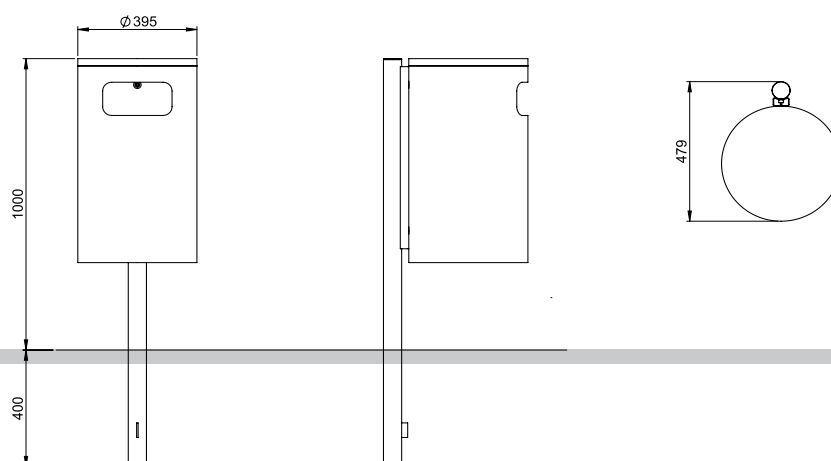

BULI waste receptacle 60l for setting in concrete

blu

CHF 976.-

BULI waste receptacle for setting in concrete

- Diameter Ø: 395 mm
- Height: 1400 mm
- Weight: 47 kg
- 3-sided lock 7 mm

Materials:

- Stainless steel with anthracite lacquer

Installation:

- For setting in concrete