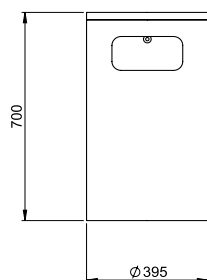

BULI waste receptacle 60l for wall mounting

blu

CHF 786.-

BULI waste receptacle for wall mounting

- Diameter Ø: 395 mm
- Height: 700 mm
- Weight: 40 kg
- 3-sided lock 7 mm

Materials:

- Stainless steel with anthracite lacquer