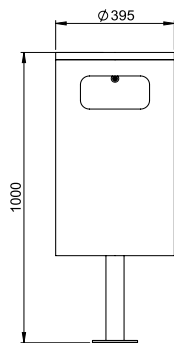

BULI waste receptacle 60l with base plate

blu

CHF 997.-

BULI waste receptacle with base plate

- Diameter \varnothing : 395 mm
- Height: 1000 mm
- Weight: 46 kg
- 3-sided lock 7 mm

Materials:

- Stainless steel with anthracite lacquer