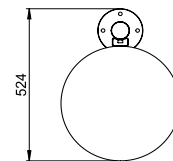

BULI waste receptacle 60l with base plate

blu

CHF 997.-

BULI waste receptacle with base plate

- Diameter \varnothing : 395 mm
- Height: 1000 mm
- Weight: 46 kg
- 3-sided lock 7 mm

Materials:

- Stainless steel with anthracite lacquer